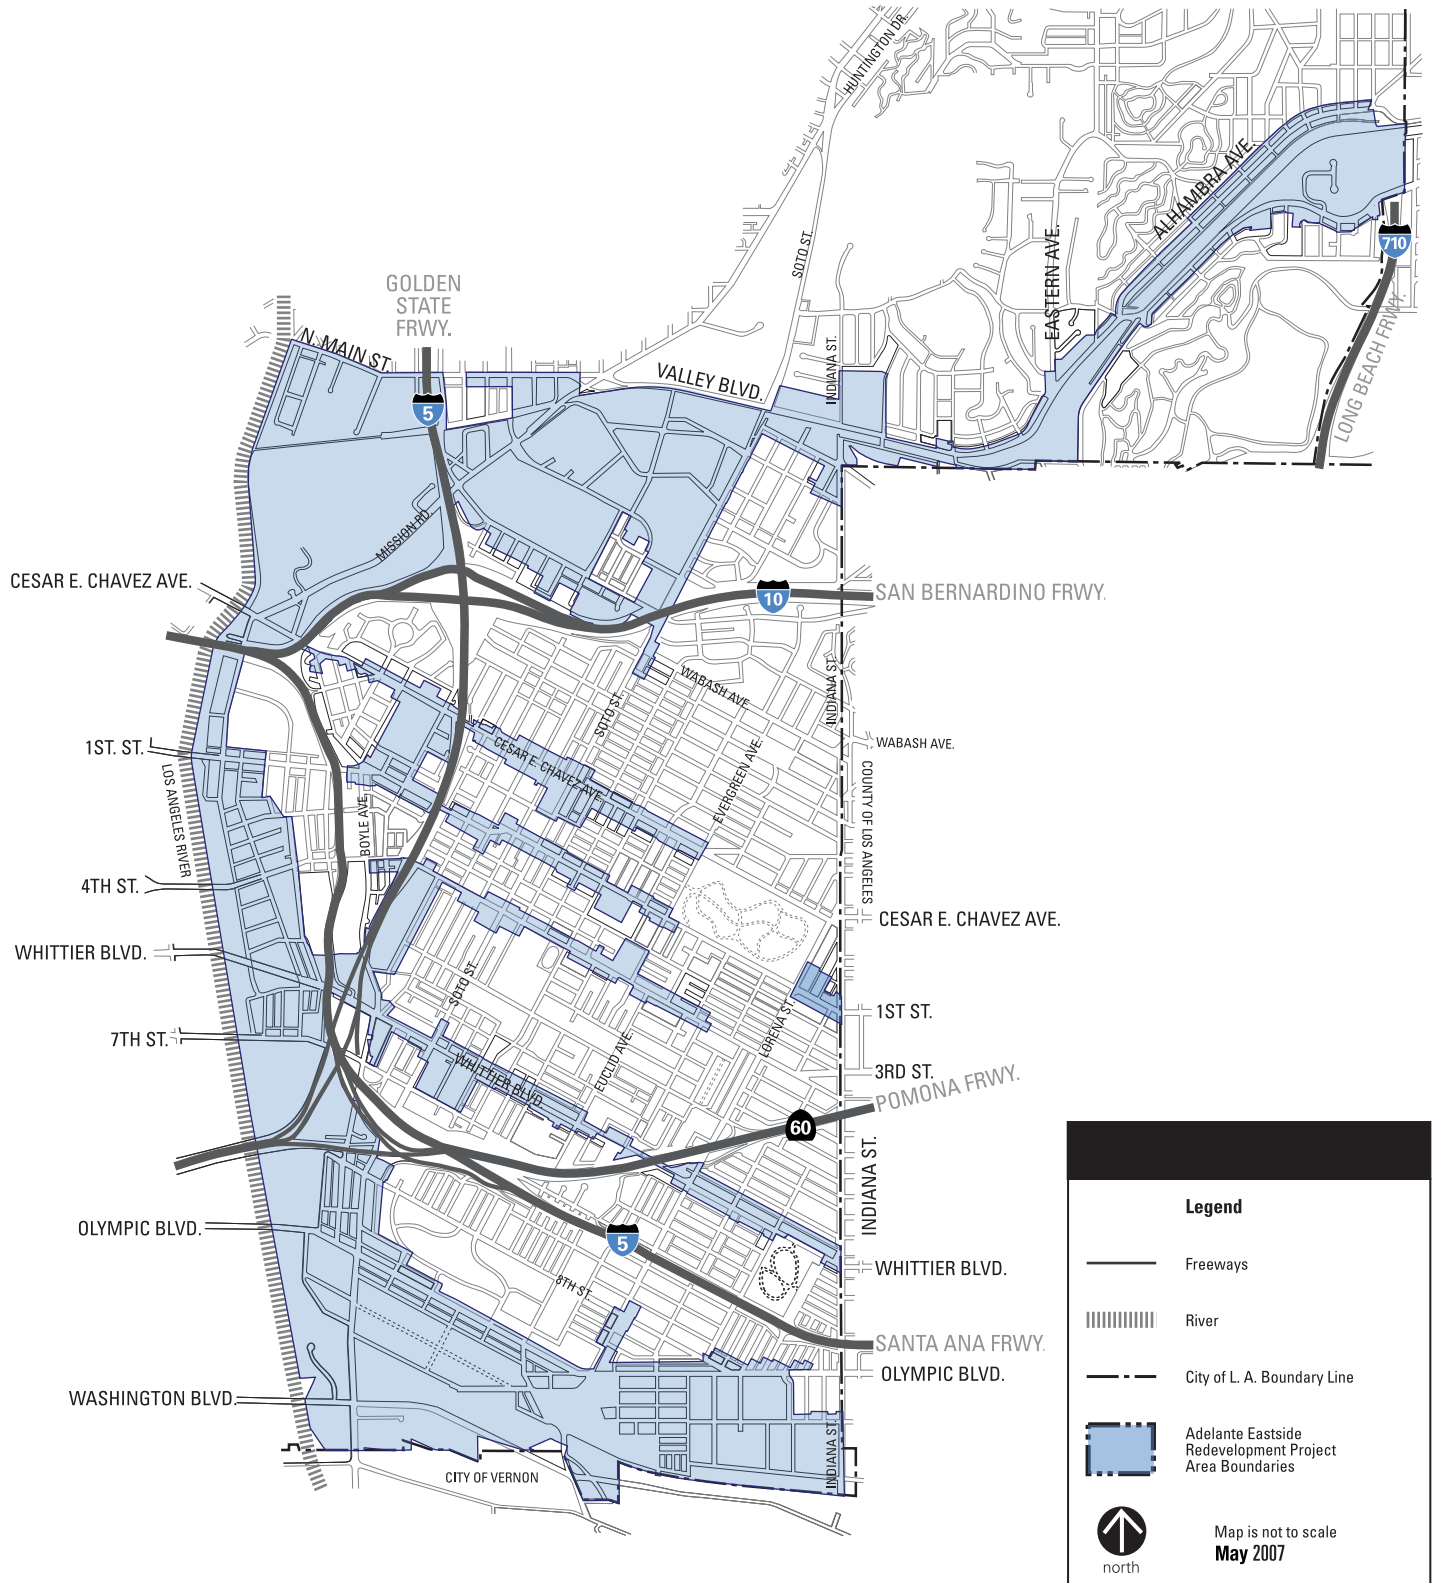

Adelante Eastside Redevelopment Project

Community Redevelopment Agency
City of Los Angeles

Legend	
	Freeways
	River
	City of L. A. Boundary Line
	Adelante Eastside Redevelopment Project Area Boundaries
	north
Map is not to scale May 2007	